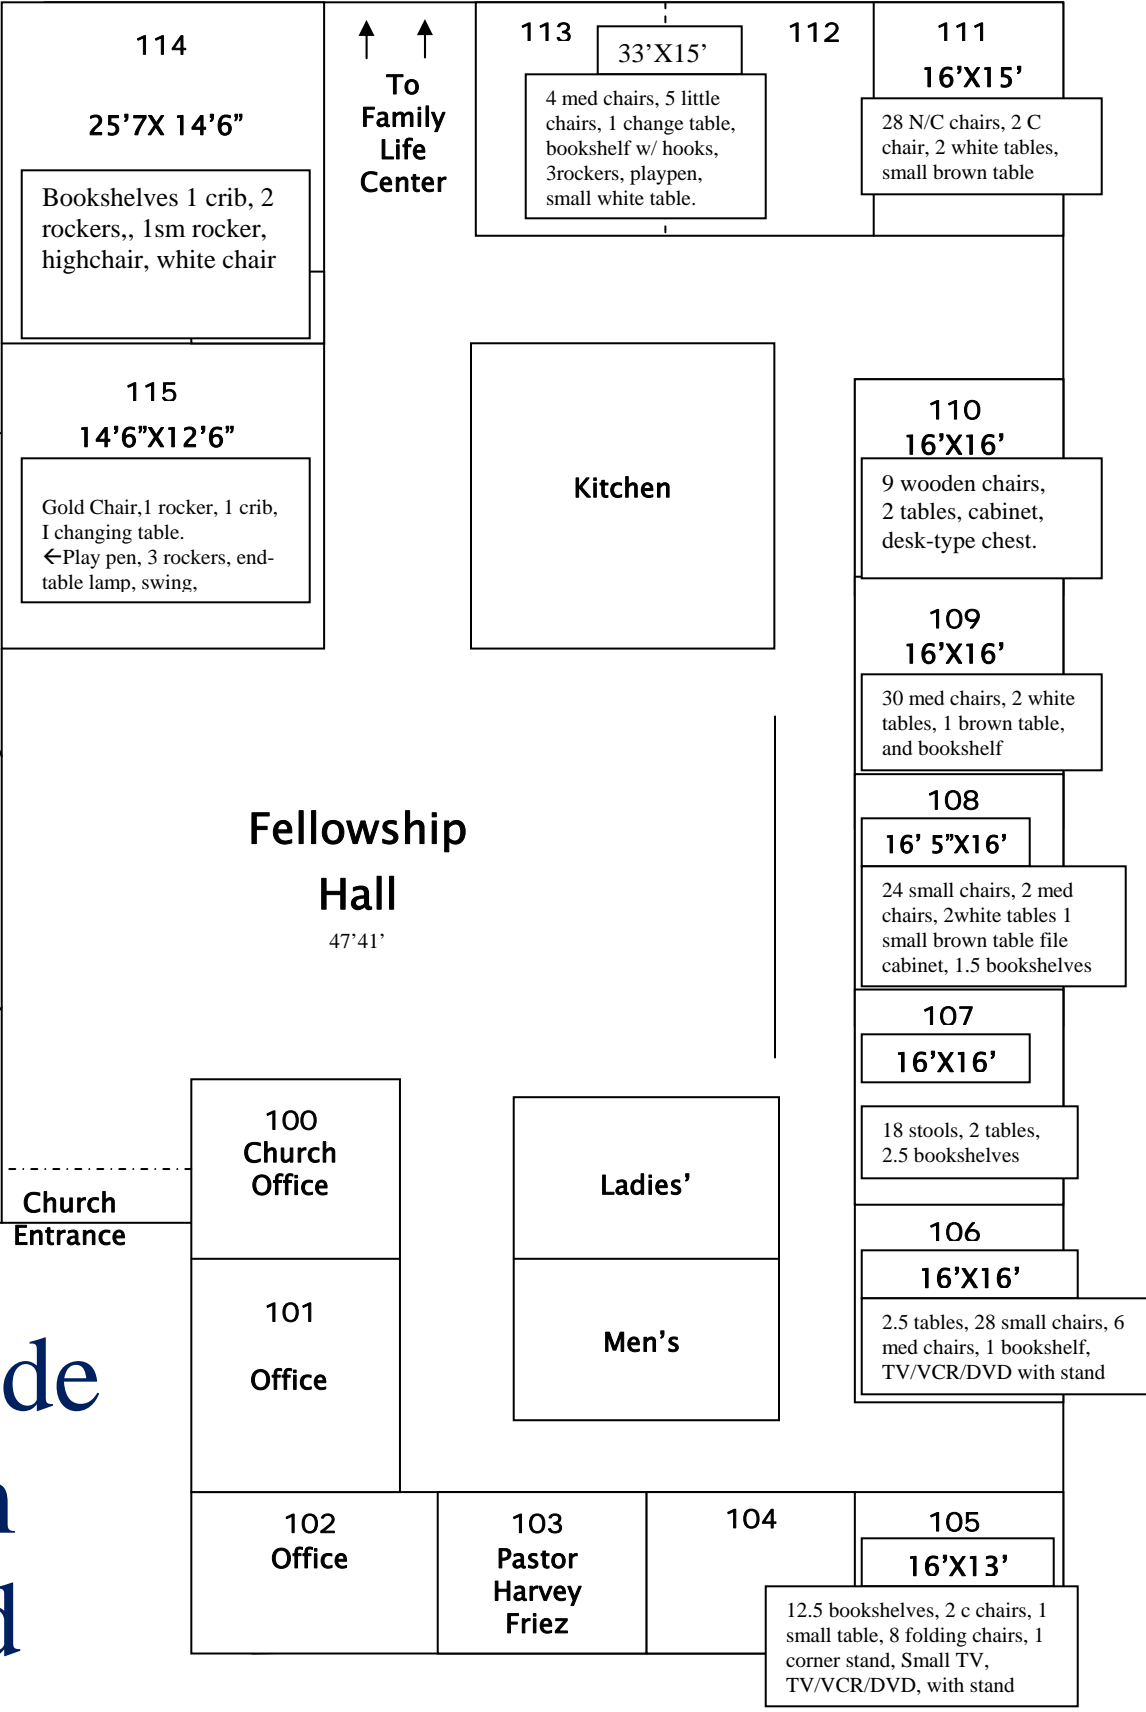

Worship Services at 8:20 & 9:40 11:00am Sunday School at 9:35 am

Your Guide to room size and contents.

# Community Bible Church

← **Parking Lot & Harrison Avenue**

**To Church**