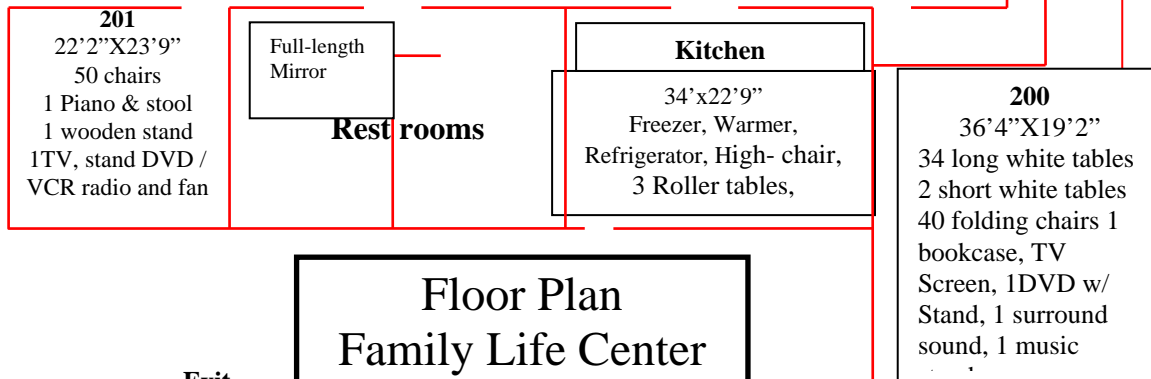

← **Parking Lot & Harrison Avenue**