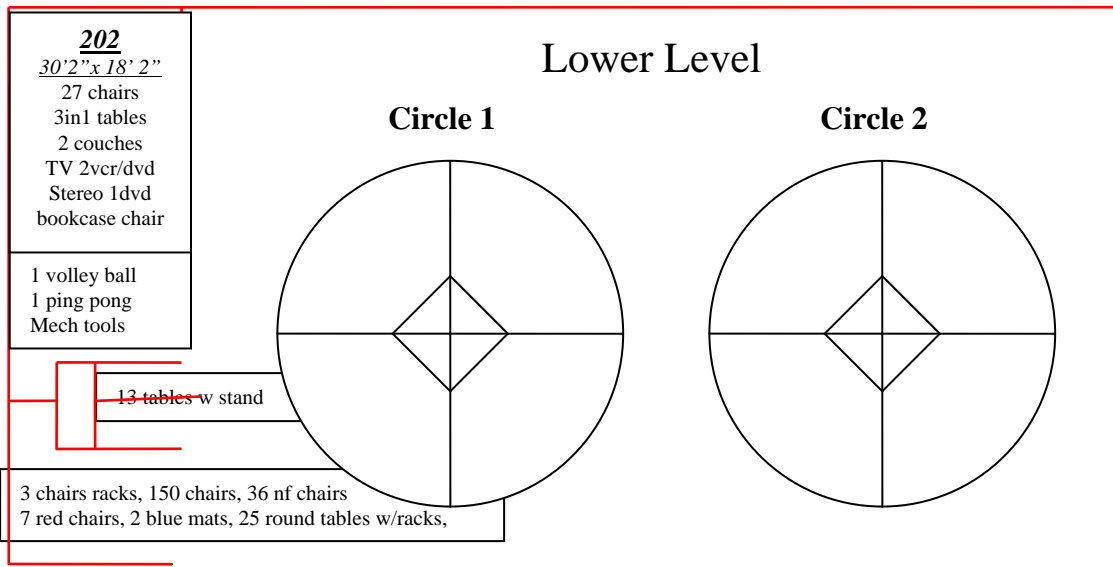

← **Parking Lot & Harrison Avenue**

To Church